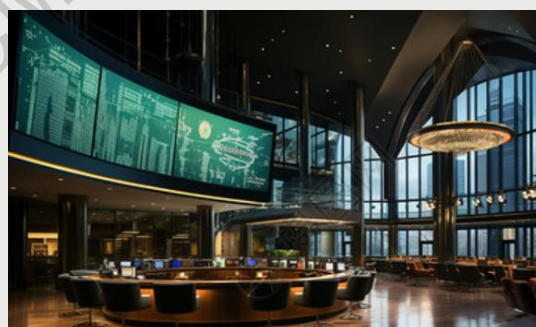

More pictures