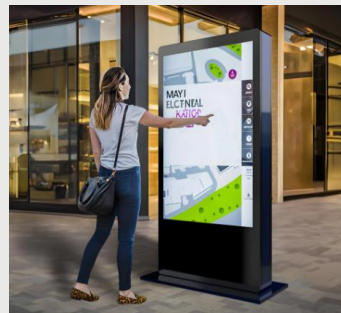

More pictures