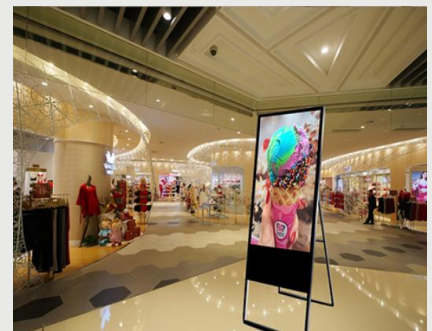

More pictures