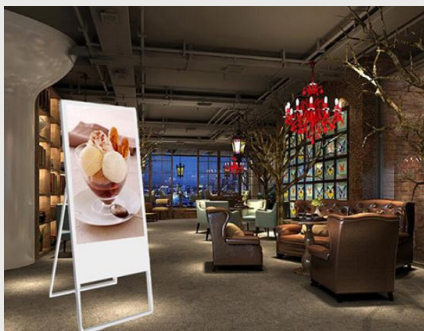

More pictures